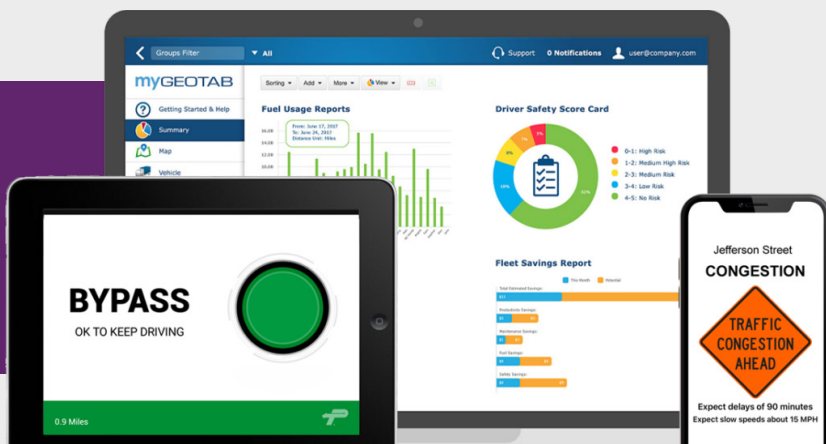

THE MOST COMPLETE WEIGH STATION BYPASS SERVICE

Now available on
Geotab Drive

GEOTAB®

The PrePass and Geotab Drive Advantage

The PrePass® and Geotab integration allows qualified motor carriers to access the PrePass weigh station bypass service directly within the Geotab Drive telematics driver app.

- Easy access and single sign-on through Geotab Drive. This all-in-one solution streamlines ELD compliance, Driver Vehicle Inspection Reporting (DVIR), Driver Identification, and more.
- Minimize freight delays and help drivers deliver on time and get home at night.
- Save a minimum of five minutes and \$8.68 in fuel and wear and tear each time your truck bypasses a weigh station.
- Stay safe and on-time with realtime driver safety and productivity ALERTS™ across North America.
- Take control of your fleet's safety scores with the power of INFORM™ Safety software, only offered by PrePass.
- Only bypass service that provides seamless and efficient integrated electronic toll payment services, including INFORM™ Tolling software with toll data analytics showing the amount spent on toll payments, management of violations, prevention of fraud, and more.
- World-class customer support with a strong Trustpilot® rating.

HOW IT WORKS

Logging into Geotab Drive instantly signs drivers into the PrePass service. When approaching a PrePass-equipped inspection facility, Geotab Drive delivers weigh station notifications including the bypass decision.

In addition to bypass messages, PrePass provides driver safety and productivity ALERTS™ including work zones, gusty wind areas, steep grades, no commercial vehicle roads, parking availability, traffic incidents, and more.