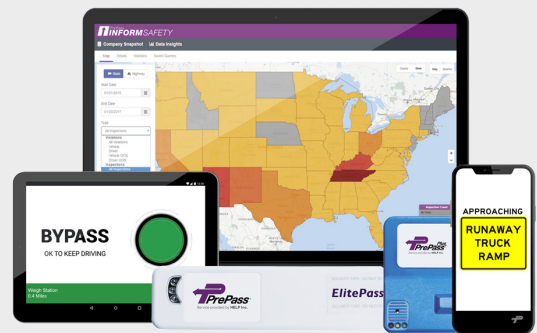

GET MORE WITH PREPASS

With over 700,000 subscribers, PrePass is the leading provider of weigh station bypass services in North America. Geotab customers can take advantage of the entire PrePass suite:

- **PrePass Weigh Station Bypass service** displays notifications on Geotab Drive with the option to use a PrePass transponder for additional services.
- **PrePass Nationwide Toll Payment services** provide one monthly, consolidated bill in addition to toll reconciliation and dispute resolution services.
- **INFORM Safety software** provides quick, clear insights into the factors affecting a fleet's safety scores with user-friendly dashboards.
- **INFORM Tolling software** provides toll payment analytics, fraud alerts, violation and dispute management, geographic drill-downs, and many other time saving features.

www.prepass.com • (800) 773-7277

© 2022 PrePass Safety Alliance. All rights reserved. PrePass and the PrePass logo are trademarks of PrePass Safety Alliance.

© 2022 Geotab Inc. All rights reserved. Geotab, Geotab Drive and the Geotab logo are trademarks of Geotab Inc.