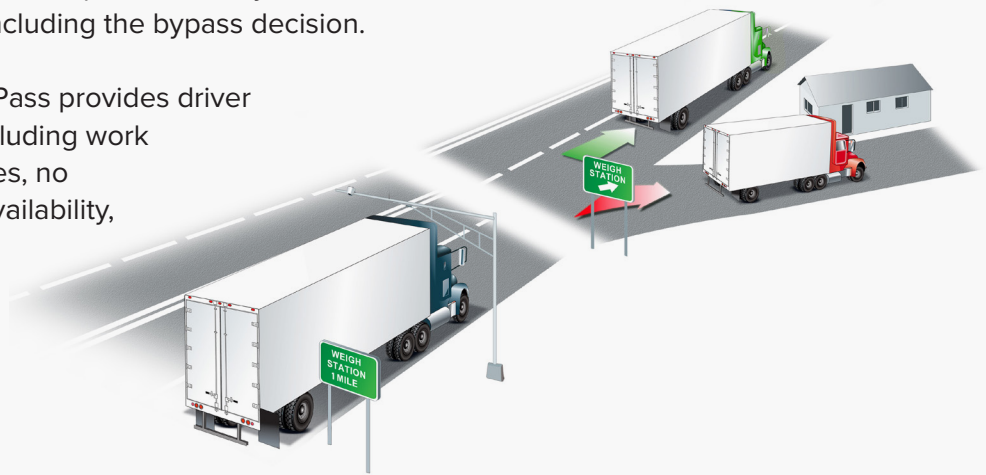

HOW IT WORKS

Logging into Geotab Drive instantly signs drivers into the PrePass service. When approaching a PrePass-equipped inspection facility, Geotab Drive delivers weigh station notifications including the bypass decision.

In addition to bypass messages, PrePass provides driver safety and productivity ALERTS™ including work zones, gusty wind areas, steep grades, no commercial vehicle roads, parking availability, traffic incidents, and more.

GEOTAB®