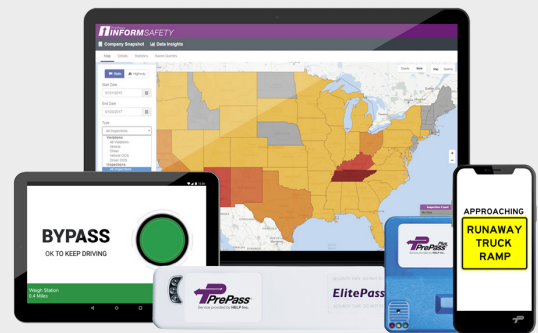

GET MORE WITH PREPASS

With over 700,000 subscribers, PrePass is the leading provider of weigh station bypass services in North America. OneView from Pedigree Technologies customers can take advantage of the entire PrePass suite:

- **PrePass Weigh Station Bypass service** displays notifications on the OneView from Pedigree Technologies platform with the option to use a PrePass transponder for additional coverage.
- **PrePass Nationwide Toll Payment services** provide one monthly, consolidated bill in addition to toll reconciliation and dispute resolution services.
- **INFORM Safety software** provides quick, clear insights into the factors affecting a fleet's safety scores with user-friendly dashboards.
- **INFORM Tolling software** provides toll payment analytics, fraud alerts, violation and dispute management, geographic drill-downs, and many other time saving features.

www.prepass.com • (800) 773-7277

© 2022 PrePass Safety Alliance. All rights reserved. PrePass and the PrePass logo are trademarks of PrePass Safety Alliance.

© 2022 Pedigree Technologies. All rights reserved.